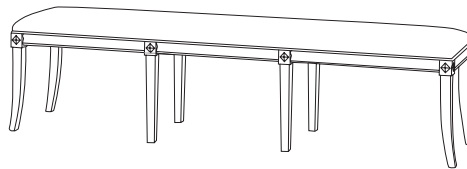

IATESTA  
STUDIO

AVEDON BENCH - SIZE I

22-0306-I  
36"W x 18.125"D x 19"H

CUSTOM SUGGESTIONS

Standard

Standard Size II

Add legs

As an occasional table

## AVEDON BENCH - SIZE I

22-0306-I  
36"W x 18.125"D x 19"H  
Species: Walnut  
Finish: W216 / Hematite Walnut  
Accents: None  
COM: 1.5 yards or COL 27 square feet  
Trim: Double self-welt  
Custom sizes and finishes available