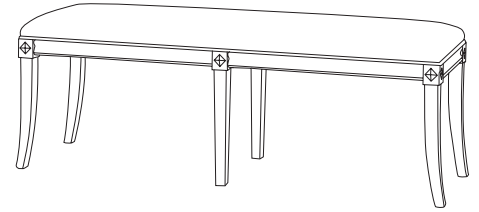

IATESTA  
STUDIO

AVEDON BENCH - SIZE I

22-0306-I  
36"W x 18.125"D x 19"H

CUSTOM SUGGESTIONS

Standard

Standard Size II

Add legs

As an occasional table

As a mirror

Hand Made in Maryland  
410.604.0360 (P)  
410.604.0363 (F)  
info@iatestastudio.com  
iatestastudio.com

**NOTE:** Due to variations in printing, the colors shown here cannot absolutely represent true quality and hue. Prior to ordering, please confirm details of this tearsheet and reference finish samples available through your local showroom or sales representative. Line drawings are not drawn to scale.

## AVEDON BENCH - SIZE I

22-0306-I  
36"W x 18.125"D x 19"H  
Species: Walnut  
Finish: W216 / Hematite Walnut  
Accents: None  
COM: 1.5 yards or COL 27 square feet  
Trim: Double self-welt  
Custom sizes and finishes available