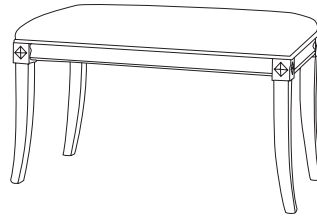

IATESTA  
STUDIO

AVEDON BENCH - SIZE I

22-0306-I  
36"W x 18.125"D x 19"H

CUSTOM SUGGESTIONS

Standard

Standard Size II

Add legs

As an occasional table

As a mirror

Hand Made in Maryland  
410.604.0360 (P)  
410.604.0363 (F)  
info@iatestastudio.com  
iatestastudio.com

**NOTE:** Due to variations in printing, the colors shown here cannot absolutely represent true quality and hue. Prior to ordering, please confirm details of this tearsheet and reference finish samples available through your local showroom or sales representative. Line drawings are not drawn to scale.

## AVEDON BENCH - SIZE I

22-0306-I  
36"W x 18.125"D x 19"H  
Species: Walnut  
Finish: W216 / Hematite Walnut  
Accents: None  
COM: 1.5 yards or COL 27 square feet  
Trim: Double self-welt  
Custom sizes and finishes available