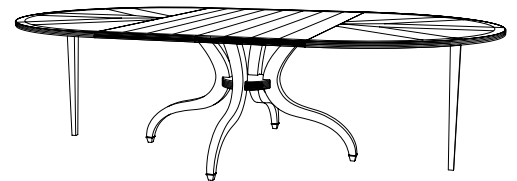

## CUSTOM SUGGESTIONS

Standard

Standard Size II

Standard Size III

With a simplified top

Standard Gately Dining Table

With two leaves

Hand Made in Maryland  
410.604.0360 (P)  
410.604.0363 (F)  
info@iatestastudio.com  
iatestastudio.com

## BENNETT TABLE – SIZE I

11-0304-I

64" Dia. x 30"H

Species: Walnut

Finish: W217 / Titanium Walnut

Top: Inset parquet in pie-cut /picket pattern with heaved distress

Legs: Antiqued brass casters

Clearance under top: 29"