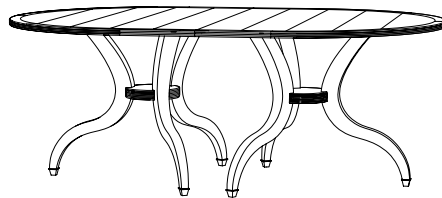

## CUSTOM SUGGESTIONS

Standard

Standard Size II

Standard Size III

With a simplified top

Standard Gately Dining Table

With two leaves

Hand Made in Maryland  
410.604.0360 (P)  
410.604.0363 (F)  
info@iatestastudio.com  
iatestastudio.com

**NOTE:** Due to variations in printing, the colors shown here cannot absolutely represent true quality and hue. Prior to ordering, please confirm details of this tearsheet and reference finish samples available through your local showroom or sales representative. Line drawings are not drawn to scale.

## BENNETT TABLE – SIZE I

11-0304-I

64" Dia. x 30"H

Species: Walnut

Finish: W217 / Titanium Walnut

Top: Inset parquet in pie-cut /picket pattern with heaved distress

Legs: Antiqued brass casters

Clearance under top: 29"