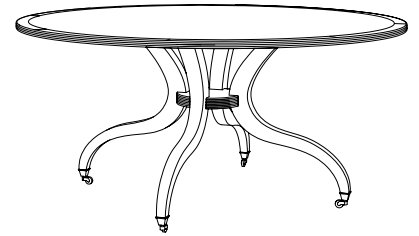

## CUSTOM SUGGESTIONS

Standard

Standard Size II

Standard Size III

With a simplified top

Standard Gately Dining Table

With two leaves

Hand Made in Maryland  
410.604.0360 (P)  
410.604.0363 (F)  
info@iatestastudio.com  
iatestastudio.com

**NOTE:** Due to variations in printing, the colors shown here cannot absolutely represent true quality and hue. Prior to ordering, please confirm details of this tearsheet and reference finish samples available through your local showroom or sales representative. Line drawings are not drawn to scale.

## BENNETT TABLE – SIZE I

11-0304-I

64" Dia. x 30"H

Species: Walnut

Finish: W217 / Titanium Walnut

Top: Inset parquet in pie-cut /picket pattern with heaved distress

Legs: Antiqued brass casters

Clearance under top: 29"