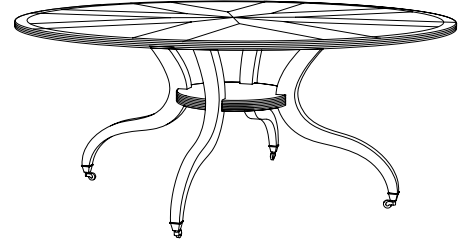

IATESTA  
STUDIO

BENNETT TABLE – SIZE I

11-0304-I  
64" Dia. x 30"H

## CUSTOM SUGGESTIONS

Standard

Standard Size II

Standard Size III

With a simplified top

Standard Gately Dining Table

With two leaves

Hand Made in Maryland  
410.604.0360 (P)  
410.604.0363 (F)  
info@iatestastudio.com  
iatestastudio.com

## BENNETT TABLE – SIZE I

11-0304-I

64" Dia. x 30"H

Species: Walnut

Finish: W217 / Titanium Walnut

Top: Inset parquet in pie-cut /picket pattern with heaved distress

Legs: Antiqued brass casters

Clearance under top: 29"