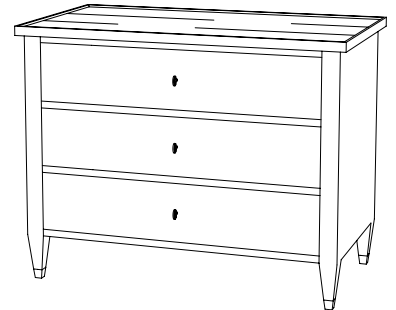

IATESTA
STUDIO

BYRON TABLE

14-0109
30"W x 20"D x 28"H

CUSTOM SUGGESTIONS

Standard

As a cabinet

With two shelves

As a commode

As a coffee table

As a console

Hand Made in Maryland
410.604.0360 (P)
410.604.0363 (F)
info@iatestastudio.com
iatestastudio.com

NOTE: Due to variations in printing, the colors shown here cannot absolutely represent true quality and hue. Prior to ordering, please confirm details of this tearsheet and reference finish samples available through your local showroom or sales representative. Line drawings are not drawn to scale.

BYRON TABLE

14-0109
30"W x 20"D x 28"H
Species: Walnut
Finish: W219 / Pearl Walnut
Top & Shelf: Planked
One drawer on the width side
Legs: Antiqued brass casters
Custom sizes and finishes available