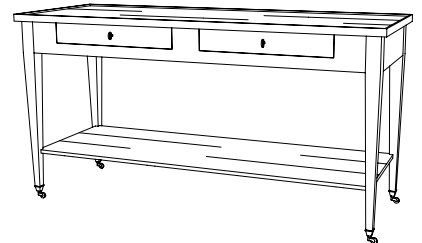

IATESTA
STUDIO

BYRON TABLE

14-0109
30"W x 20"D x 28"H

CUSTOM SUGGESTIONS

Standard

As a cabinet

With two shelves

As a commode

As a coffee table

As a console

Hand Made in Maryland
410.604.0360 (P)
410.604.0363 (F)
info@iatestastudio.com
iatestastudio.com

NOTE: Due to variations in printing, the colors shown here cannot absolutely represent true quality and hue. Prior to ordering, please confirm details of this tearsheet and reference finish samples available through your local showroom or sales representative. Line drawings are not drawn to scale.

BYRON TABLE

14-0109
30"W x 20"D x 28"H
Species: Walnut
Finish: W219 / Pearl Walnut
Top & Shelf: Planked
One drawer on the width side
Legs: Antiqued brass casters
Custom sizes and finishes available