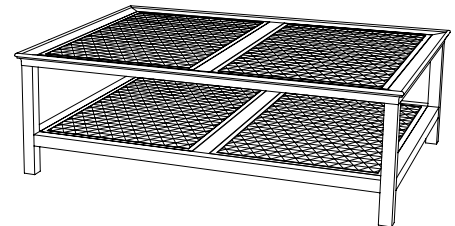

IATESTA
STUDIO

CANE & GLASS TABLE

14-0112
32"W x 18"D x 28"H

IATESTA STUDIO

FURNITURE
LIGHTING
ACCESSORIES
TEXTILES

CUSTOM SUGGESTIONS

Standard

As a console

With casters

As a coffee table v.1

With a drawer

As a coffee table v.2

Hand Made in Maryland
410.604.0360 (P)
410.604.0363 (F)
info@iatestastudio.com
iatestastudio.com

NOTE: Due to variations in printing, the colors shown here cannot absolutely represent true quality and hue. Prior to ordering, please confirm details of this tearsheet and reference finish samples available through your local showroom or sales representative. Line drawings are not drawn to scale.

CANE & GLASS TABLE

14-0112

32"W x 18"D x 28"H

Species: Walnut

Finish: W210 / Dark Walnut

Top & two shelves: Drop-in caned trays with inset glass

Custom sizes and finishes available

11.24