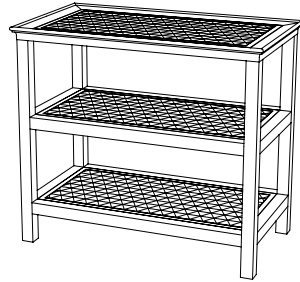

IATESTA
STUDIO

CANE & GLASS TABLE

14-0112
32"W x 18"D x 28"H

IATESTA STUDIO

FURNITURE
LIGHTING
ACCESSORIES
TEXTILES

CUSTOM SUGGESTIONS

Standard

As a console

With casters

As a coffee table v.1

With a drawer

As a coffee table v.2

Hand Made in Maryland
410.604.0360 (P)
410.604.0363 (F)
info@iatestastudio.com
iatestastudio.com

NOTE: Due to variations in printing, the colors shown here cannot absolutely represent true quality and hue. Prior to ordering, please confirm details of this tearsheet and reference finish samples available through your local showroom or sales representative. Line drawings are not drawn to scale.

CANE & GLASS TABLE

14-0112

32"W x 18"D x 28"H

Species: Walnut

Finish: W210 / Dark Walnut

Top & two shelves: Drop-in caned trays with inset glass

Custom sizes and finishes available

11.24