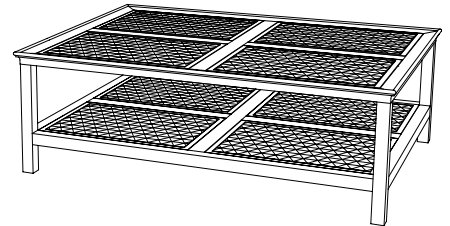

IATESTA
STUDIO

CANE & GLASS TABLE

14-0112
32"W x 18"D x 28"H

IATESTA STUDIO

FURNITURE
LIGHTING
ACCESSORIES
TEXTILES

CUSTOM SUGGESTIONS

Standard

As a console

With casters

As a coffee table v.1

With a drawer

As a coffee table v.2

Hand Made in Maryland
410.604.0360 (P)
410.604.0363 (F)
info@iatestastudio.com
iatestastudio.com

NOTE: Due to variations in printing, the colors shown here cannot absolutely represent true quality and hue. Prior to ordering, please confirm details of this tearsheet and reference finish samples available through your local showroom or sales representative. Line drawings are not drawn to scale.

CANE & GLASS TABLE

14-0112

32"W x 18"D x 28"H

Species: Walnut

Finish: W210 / Dark Walnut

Top & two shelves: Drop-in caned trays with inset glass

Custom sizes and finishes available

11.24