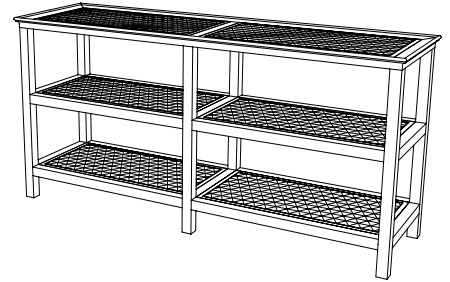

IATESTA
STUDIO

CANE & GLASS TABLE

14-0112
32"W x 18"D x 28"H

IATESTA STUDIO

FURNITURE
LIGHTING
ACCESSORIES
TEXTILES

CUSTOM SUGGESTIONS

Standard

As a console

With casters

As a coffee table v.1

With a drawer

As a coffee table v.2

Hand Made in Maryland
410.604.0360 (P)
410.604.0363 (F)
info@iatestastudio.com
iatestastudio.com

NOTE: Due to variations in printing, the colors shown here cannot absolutely represent true quality and hue. Prior to ordering, please confirm details of this tearsheet and reference finish samples available through your local showroom or sales representative. Line drawings are not drawn to scale.

CANE & GLASS TABLE

14-0112

32"W x 18"D x 28"H

Species: Walnut

Finish: W210 / Dark Walnut

Top & two shelves: Drop-in caned trays with inset glass

Custom sizes and finishes available

11.24