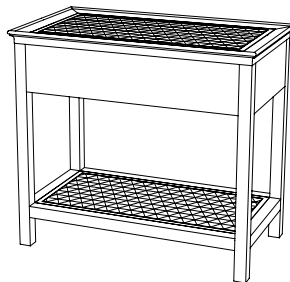

IATESTA
STUDIO

CANE & GLASS TABLE

14-0112
32"W x 18"D x 28"H

IATESTA STUDIO

FURNITURE
LIGHTING
ACCESSORIES
TEXTILES

CUSTOM SUGGESTIONS

Standard

As a console

With casters

As a coffee table v.1

With a drawer

As a coffee table v.2

Hand Made in Maryland
410.604.0360 (P)
410.604.0363 (F)
info@iatestastudio.com
iatestastudio.com

NOTE: Due to variations in printing, the colors shown here cannot absolutely represent true quality and hue. Prior to ordering, please confirm details of this tearsheet and reference finish samples available through your local showroom or sales representative. Line drawings are not drawn to scale.

CANE & GLASS TABLE

14-0112

32"W x 18"D x 28"H

Species: Walnut

Finish: W210 / Dark Walnut

Top & two shelves: Drop-in caned trays with inset glass

Custom sizes and finishes available

11.24