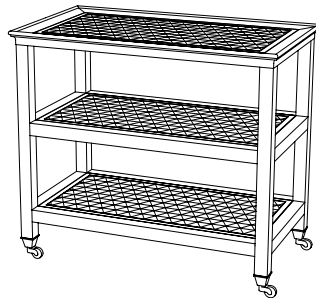

IATESTA
STUDIO

CANE & GLASS TABLE

14-0112
32"W x 18"D x 28"H

IATESTA STUDIO

FURNITURE
LIGHTING
ACCESSORIES
TEXTILES

CUSTOM SUGGESTIONS

Standard

As a console

With casters

As a coffee table v.1

With a drawer

As a coffee table v.2

Hand Made in Maryland
410.604.0360 (P)
410.604.0363 (F)
info@iatestastudio.com
iatestastudio.com

NOTE: Due to variations in printing, the colors shown here cannot absolutely represent true quality and hue. Prior to ordering, please confirm details of this tearsheet and reference finish samples available through your local showroom or sales representative. Line drawings are not drawn to scale.

CANE & GLASS TABLE

14-0112

32"W x 18"D x 28"H

Species: Walnut

Finish: W210 / Dark Walnut

Top & two shelves: Drop-in caned trays with inset glass

Custom sizes and finishes available

11.24