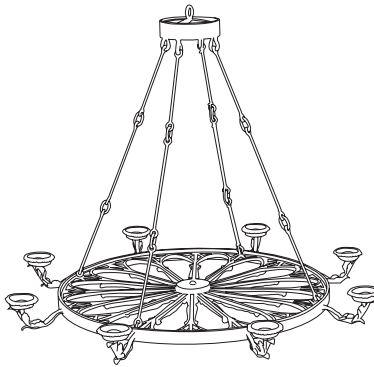

IATESTA
STUDIO

EGG AND DART CHANDELIER

41-0508
40" Dia. x 31.5"H

IATESTA FURNITURE LIGHTING ACCESSORIES TEXTILES STUDIO

CUSTOM SUGGESTIONS

Standard

Standard Acanthus Sconce

Un-electrified

EGG AND DART CHANDELIER

41-0508

40" Dia. x 31.5"H

Finish: L206 / Ladew White

8 lights / candelabra sockets / max wattage 40W

UL Listed

Weight: 35 lbs

Custom sizes and finishes available