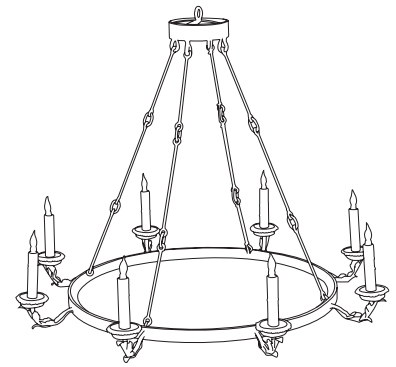

IATESTA
STUDIO

EGG AND DART CHANDELIER

41-0508
40" Dia. x 31.5"H

IATESTA FURNITURE LIGHTING ACCESSORIES TEXTILES STUDIO

CUSTOM SUGGESTIONS

Standard

Standard Acanthus Sconce

Un-electrified

EGG AND DART CHANDELIER

41-0508

40" Dia. x 31.5"H

Finish: L206 / Ladew White

8 lights / candelabra sockets / max wattage 40W

UL Listed

Weight: 35 lbs

Custom sizes and finishes available