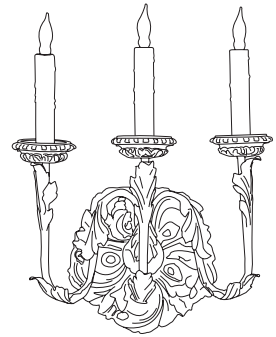

IATESTA
STUDIO

EGG AND DART CHANDELIER

41-0508
40" Dia. x 31.5"H

IATESTA FURNITURE LIGHTING ACCESSORIES TEXTILES STUDIO

CUSTOM SUGGESTIONS

Standard

Standard Acanthus Sconce

Un-electrified

EGG AND DART CHANDELIER

41-0508

40" Dia. x 31.5"H

Finish: L206 / Ladew White

8 lights / candelabra sockets / max wattage 40W

UL Listed

Weight: 35 lbs

Custom sizes and finishes available