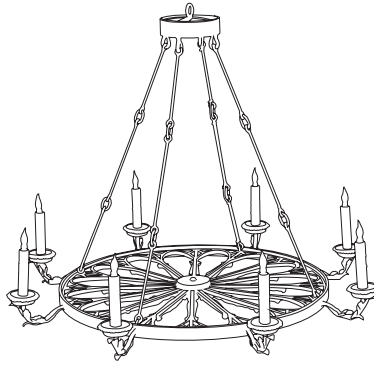

IATESTA
STUDIO

EGG AND DART CHANDELIER

41-0508
40" Dia. x 31.5"H

IATESTA FURNITURE LIGHTING ACCESSORIES TEXTILES STUDIO

CUSTOM SUGGESTIONS

Standard

Standard Acanthus Sconce

Un-electrified

EGG AND DART CHANDELIER

41-0508

40" Dia. x 31.5"H

Finish: L206 / Ladew White

8 lights / candelabra sockets / max wattage 40W

UL Listed

Weight: 35 lbs

Custom sizes and finishes available