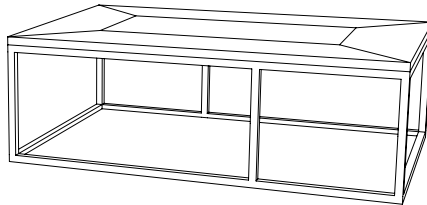

IATESTA
STUDIO

MENSOLA COCKTAIL TABLE

15-2401
54"W x 36"D x 18"H

CUSTOM SUGGESTIONS

Standard

Standard Nesting Cocktail Tables

Eliminate shelf

With nesting stools

MENSOLA COCKTAIL TABLE

Design Staash\Quinn
15-2401

54"W x 36"D x 18"H

Top & Shelf Species: Walnut

Top & Shelf Finish: W217 / Titanium Walnut

Base Finish: T201 / Bronze

Top & Shelf: Mitered parquet design with heaved distress