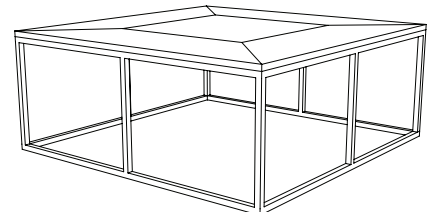

Cocktail Table v.3

Hand Made in Maryland
410.604.0360 (P)
410.604.0363 (F)
info@iatestastudio.com
iatestastudio.com

NOTE: Due to variations in printing, the colors shown here cannot absolutely represent true quality and hue. Prior to ordering, please confirm details of this tearsheet and reference finish samples available through your local showroom or sales representative. Line drawings are not drawn to scale.

MENSOLA COCKTAIL TABLE

Design Staash\Quinn
15-2401

54"W x 36"D x 18"H

Top & Shelf Species: Walnut

Top & Shelf Finish: W217 / Titanium Walnut

Base Finish: T201 / Bronze

Top & Shelf: Mitered parquet design with heaved distress

Custom sizes and finishes available