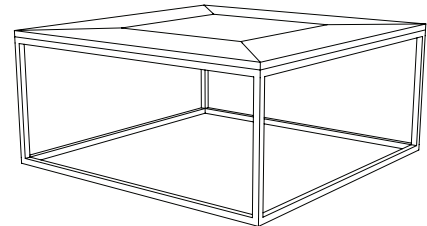

IATESTA
STUDIO

MENSOLA COCKTAIL TABLE

15-2401
54"W x 36"D x 18"H

CUSTOM SUGGESTIONS

Standard

Standard Nesting Cocktail Tables

Eliminate shelf

With nesting stools

MENSOLA COCKTAIL TABLE

Design Staash\Quinn
15-2401

54"W x 36"D x 18"H

Top & Shelf Species: Walnut

Top & Shelf Finish: W217 / Titanium Walnut

Base Finish: T201 / Bronze

Top & Shelf: Mitered parquet design with heaved distress