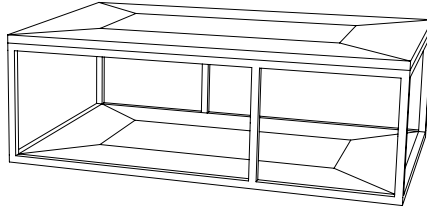

IATESTA
STUDIO

MENSOLA COCKTAIL TABLE

15-2401
54"W x 36"D x 18"H

CUSTOM SUGGESTIONS

Standard

Standard Nesting Cocktail Tables

Eliminate shelf

With nesting stools

MENSOLA COCKTAIL TABLE

Design Staash\Quinn
15-2401

54"W x 36"D x 18"H

Top & Shelf Species: Walnut

Top & Shelf Finish: W217 / Titanium Walnut

Base Finish: T201 / Bronze

Top & Shelf: Mitered parquet design with heaved distress