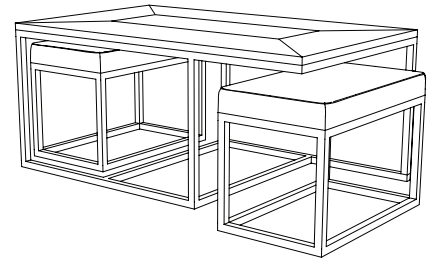

IATESTA
STUDIO

MENSOLA COCKTAIL TABLE

15-2401
54"W x 36"D x 18"H

CUSTOM SUGGESTIONS

Standard

Standard Nesting Cocktail Tables

Eliminate shelf

With nesting stools

MENSOLA COCKTAIL TABLE

Design Staash\Quinn
15-2401

54"W x 36"D x 18"H

Top & Shelf Species: Walnut

Top & Shelf Finish: W217 / Titanium Walnut

Base Finish: T201 / Bronze

Top & Shelf: Mitered parquet design with heaved distress