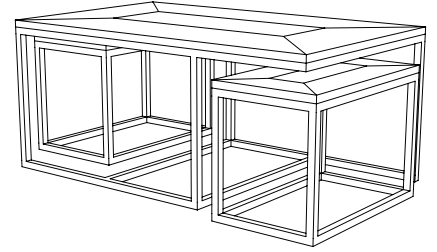

IATESTA
STUDIO

MENSOLA COCKTAIL TABLE

15-2401
54"W x 36"D x 18"H

CUSTOM SUGGESTIONS

Standard

Standard Nesting Cocktail Tables

Eliminate shelf

With nesting stools

MENSOLA COCKTAIL TABLE

Design Staash\Quinn
15-2401

54"W x 36"D x 18"H

Top & Shelf Species: Walnut

Top & Shelf Finish: W217 / Titanium Walnut

Base Finish: T201 / Bronze

Top & Shelf: Mitered parquet design with heaved distress