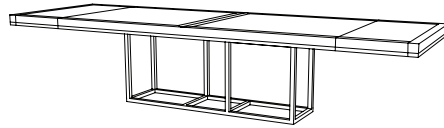

IATESTA
STUDIO

MENSOLA DINING TABLE WITH LEAVES

11-1402-220
96"W x 42"D x 30"H

IATESTA FURNITURE
STUDIO LIGHTING
ACCESSORIES
TEXTILES

CUSTOM SUGGESTIONS

Standard

Standard Mensola Dining Table

Standard Mensola Square Dining Table

Standard Mensola Round Dining Table

With a double pedestal base

Standard Mensola Nesting Cocktail Tables

Hand Made in Maryland
410.604.0360 (P)
410.604.0363 (F)
info@iatestastudio.com
iatestastudio.com

NOTE: Due to variations in printing, the colors shown here cannot absolutely represent true quality and hue. Prior to ordering, please confirm details of this tearsheet and reference finish samples available through your local showroom or sales representative. Line drawings are not drawn to scale.

MENSOLA DINING TABLE WITH LEAVES

Design Staash\Quinn
11-1402-220

96"W x 42"D x 30"H

Two 20" breadboard leaves opening to 136"W

Top Species: White Oak – Rift Sawn

Top Finish: O316 / Sonoran

Base Finish: T219 / Mensola Bronze

Clearance under top: 26.5"

Custom sizes and finishes available