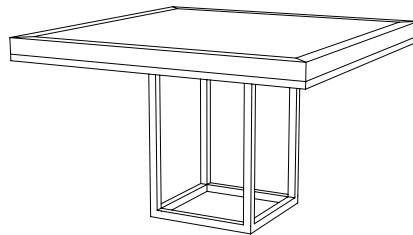

IATESTA
STUDIO

MENSOLA DINING TABLE WITH LEAVES

11-1402-220
96"W x 42"D x 30"H

IATESTA FURNITURE
STUDIO LIGHTING
ACCESSORIES
TEXTILES

CUSTOM SUGGESTIONS

Standard

Standard Mensola Dining Table

Standard Mensola Square Dining Table

Standard Mensola Round Dining Table

With a double pedestal base

Standard Mensola Nesting Cocktail Tables

Hand Made in Maryland
410.604.0360 (P)
410.604.0363 (F)
info@iatestastudio.com
iatestastudio.com

NOTE: Due to variations in printing, the colors shown here cannot absolutely represent true quality and hue. Prior to ordering, please confirm details of this tearsheet and reference finish samples available through your local showroom or sales representative. Line drawings are not drawn to scale.

MENSOLA DINING TABLE WITH LEAVES

Design Staash\Quinn
11-1402-220

96"W x 42"D x 30"H

Two 20" breadboard leaves opening to 136"W

Top Species: White Oak – Rift Sawn

Top Finish: O316 / Sonoran

Base Finish: T219 / Mensola Bronze

Clearance under top: 26.5"

Custom sizes and finishes available