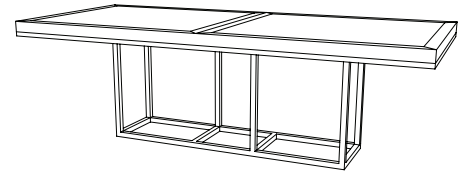

IATESTA
STUDIO

MENSOLA DINING TABLE WITH LEAVES

11-1402-220
96"W x 42"D x 30"H

IATESTA FURNITURE
STUDIO LIGHTING
ACCESSORIES
TEXTILES

CUSTOM SUGGESTIONS

Standard

Standard Mensola Dining Table

Standard Mensola Square Dining Table

Standard Mensola Round Dining Table

With a double pedestal base

Standard Mensola Nesting Cocktail Tables

Hand Made in Maryland
410.604.0360 (P)
410.604.0363 (F)
info@iatestastudio.com
iatestastudio.com

NOTE: Due to variations in printing, the colors shown here cannot absolutely represent true quality and hue. Prior to ordering, please confirm details of this tearsheet and reference finish samples available through your local showroom or sales representative. Line drawings are not drawn to scale.

MENSOLA DINING TABLE WITH LEAVES

Design Staash\Quinn
11-1402-220

96"W x 42"D x 30"H

Two 20" breadboard leaves opening to 136"W

Top Species: White Oak – Rift Sawn

Top Finish: O316 / Sonoran

Base Finish: T219 / Mensola Bronze