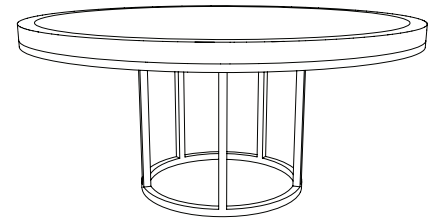

IATESTA
STUDIO

MENSOLA DINING TABLE WITH LEAVES

11-1402-220
96"W x 42"D x 30"H

IATESTA FURNITURE
STUDIO LIGHTING
ACCESSORIES
TEXTILES

CUSTOM SUGGESTIONS

Standard

Standard Mensola Dining Table

Standard Mensola Square Dining Table

Standard Mensola Round Dining Table

With a double pedestal base

Standard Mensola Nesting Cocktail Tables

Hand Made in Maryland
410.604.0360 (P)
410.604.0363 (F)
info@iatestastudio.com
iatestastudio.com

NOTE: Due to variations in printing, the colors shown here cannot absolutely represent true quality and hue. Prior to ordering, please confirm details of this tearsheet and reference finish samples available through your local showroom or sales representative. Line drawings are not drawn to scale.

MENSOLA DINING TABLE WITH LEAVES

Design Staash\Quinn
11-1402-220

96"W x 42"D x 30"H

Two 20" breadboard leaves opening to 136"W

Top Species: White Oak – Rift Sawn

Top Finish: O316 / Sonoran

Base Finish: T219 / Mensola Bronze

Clearance under top: 26.5"

Custom sizes and finishes available