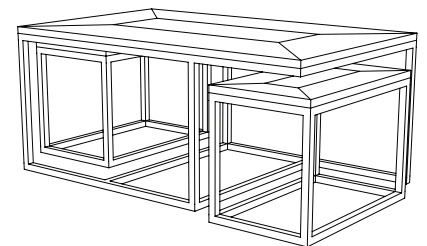

IATESTA
STUDIO

MENSOLA DINING TABLE WITH LEAVES

11-1402-220
96"W x 42"D x 30"H

IATESTA FURNITURE
STUDIO LIGHTING
ACCESSORIES
TEXTILES

CUSTOM SUGGESTIONS

Standard

Standard Mensola Dining Table

Standard Mensola Square Dining Table

Standard Mensola Round Dining Table

With a double pedestal base

Standard Mensola Nesting Cocktail Tables

Hand Made in Maryland
410.604.0360 (P)
410.604.0363 (F)
info@iatestastudio.com
iatestastudio.com

NOTE: Due to variations in printing, the colors shown here cannot absolutely represent true quality and hue. Prior to ordering, please confirm details of this tearsheet and reference finish samples available through your local showroom or sales representative. Line drawings are not drawn to scale.

MENSOLA DINING TABLE WITH LEAVES

Design Staash\Quinn
11-1402-220

96"W x 42"D x 30"H

Two 20" breadboard leaves opening to 136"W

Top Species: White Oak – Rift Sawn

Top Finish: O316 / Sonoran

Base Finish: T219 / Mensola Bronze