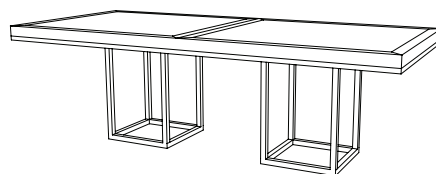

IATESTA
STUDIO

MENSOLA DINING TABLE WITH LEAVES

11-1402-220
96"W x 42"D x 30"H

IATESTA FURNITURE
STUDIO LIGHTING
ACCESSORIES
TEXTILES

CUSTOM SUGGESTIONS

Standard

Standard Mensola Dining Table

Standard Mensola Square Dining Table

Standard Mensola Round Dining Table

With a double pedestal base

Standard Mensola Nesting Cocktail Tables

Hand Made in Maryland
410.604.0360 (P)
410.604.0363 (F)
info@iatestastudio.com
iatestastudio.com

NOTE: Due to variations in printing, the colors shown here cannot absolutely represent true quality and hue. Prior to ordering, please confirm details of this tearsheet and reference finish samples available through your local showroom or sales representative. Line drawings are not drawn to scale.

MENSOLA DINING TABLE WITH LEAVES

Design Staash\Quinn
11-1402-220

96"W x 42"D x 30"H

Two 20" breadboard leaves opening to 136"W

Top Species: White Oak – Rift Sawn

Top Finish: O316 / Sonoran

Base Finish: T219 / Mensola Bronze