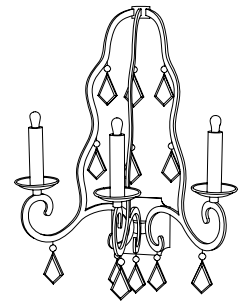

IATESTA FURNITURE
 STUDIO LIGHTING
 ACCESSORIES
 TEXTILES

CUSTOM SUGGESTIONS

Standard

Two tiers

Add crystal swags

As a sconce v.1

Eliminate crystal

As a sconce v.2

SOLANGE CHANDELIER

41-1201
 37" Dia. x 38"H
 Finish: L209 / Antique Pewter
 Rock Crystal
 8 lights / candelabra sockets / max wattage 40W
 UL Listed
 Weight: 50 lbs
 Custom sizes and finishes available