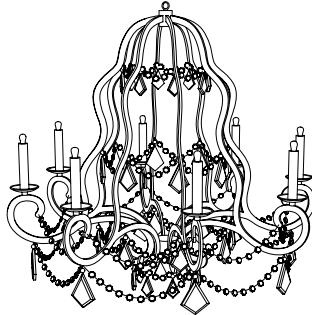

IATESTA FURNITURE
 STUDIO LIGHTING
 ACCESSORIES
 TEXTILES

CUSTOM SUGGESTIONS

Standard

Two tiers

Add crystal swags

As a sconce v.1

Eliminate crystal

As a sconce v.2

SOLANGE CHANDELIER

41-1201
 37" Dia. x 38"H
 Finish: L209 / Antique Pewter
 Rock Crystal
 8 lights / candelabra sockets / max wattage 40W
 UL Listed
 Weight: 50 lbs
 Custom sizes and finishes available