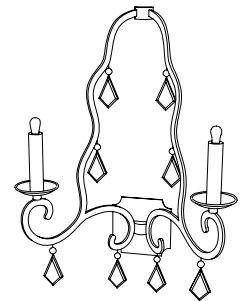

IATESTA
STUDIO

SOLANGE CHANDELIER

41-1201
37" Dia. x 38"H

Hand Made in Maryland
 410.604.0360 (P)
 410.604.0363 (F)
 info@iatestastudio.com
 iatestastudio.com

NOTE: Due to variations in printing, the colors shown here cannot absolutely represent true quality and hue. Prior to ordering, please confirm details of this tearsheet and reference finish samples available through your local showroom or sales representative. Line drawings are not drawn to scale.

IATESTA FURNITURE
 STUDIO LIGHTING
 ACCESSORIES
 TEXTILES

CUSTOM SUGGESTIONS

Standard

Two tiers

Add crystal swags

As a sconce v.1

Eliminate crystal

As a sconce v.2

SOLANGE CHANDELIER

41-1201
 37" Dia. x 38"H
 Finish: L209 / Antique Pewter
 Rock Crystal
 8 lights / candelabra sockets / max wattage 40W
 UL Listed
 Weight: 50 lbs
 Custom sizes and finishes available