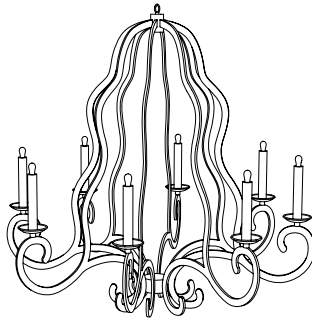

IATESTA FURNITURE
 STUDIO LIGHTING
 ACCESSORIES
 TEXTILES

CUSTOM SUGGESTIONS

Standard

Two tiers

Add crystal swags

As a sconce v.1

Eliminate crystal

As a sconce v.2

SOLANGE CHANDELIER

41-1201
 37" Dia. x 38"H
 Finish: L209 / Antique Pewter
 Rock Crystal
 8 lights / candelabra sockets / max wattage 40W
 UL Listed
 Weight: 50 lbs
 Custom sizes and finishes available