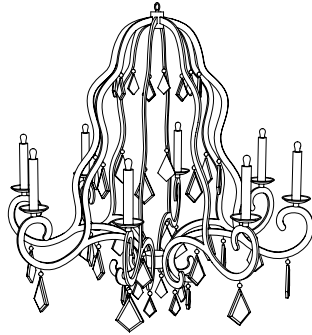

IATESTA
STUDIO

SOLANGE CHANDELIER

41-1201
37" Dia. x 38"H

Hand Made in Maryland
 410.604.0360 (P)
 410.604.0363 (F)
 info@iatestastudio.com
 iatestastudio.com

NOTE: Due to variations in printing, the colors shown here cannot absolutely represent true quality and hue. Prior to ordering, please confirm details of this tearsheet and reference finish samples available through your local showroom or sales representative. Line drawings are not drawn to scale.

IATESTA FURNITURE
 STUDIO LIGHTING
 ACCESSORIES
 TEXTILES

CUSTOM SUGGESTIONS

Standard

Two tiers

Add crystal swags

As a sconce v.1

Eliminate crystal

As a sconce v.2

SOLANGE CHANDELIER

41-1201
 37" Dia. x 38"H
 Finish: L209 / Antique Pewter
 Rock Crystal
 8 lights / candelabra sockets / max wattage 40W
 UL Listed
 Weight: 50 lbs
 Custom sizes and finishes available