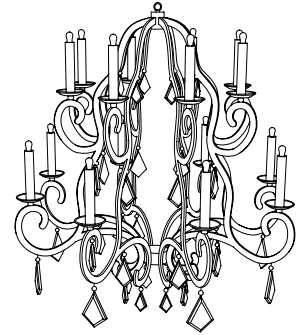

IATESTA
STUDIO

SOLANGE CHANDELIER

41-1201
37" Dia. x 38"H

Hand Made in Maryland
 410.604.0360 (P)
 410.604.0363 (F)
 info@iatestastudio.com
 iatestastudio.com

NOTE: Due to variations in printing, the colors shown here cannot absolutely represent true quality and hue. Prior to ordering, please confirm details of this tearsheet and reference finish samples available through your local showroom or sales representative. Line drawings are not drawn to scale.

IATESTA FURNITURE
 STUDIO LIGHTING
 ACCESSORIES
 TEXTILES

CUSTOM SUGGESTIONS

Standard

Two tiers

Add crystal swags

As a sconce v.1

Eliminate crystal

As a sconce v.2

SOLANGE CHANDELIER

41-1201
 37" Dia. x 38"H
 Finish: L209 / Antique Pewter
 Rock Crystal
 8 lights / candelabra sockets / max wattage 40W
 UL Listed
 Weight: 50 lbs
 Custom sizes and finishes available