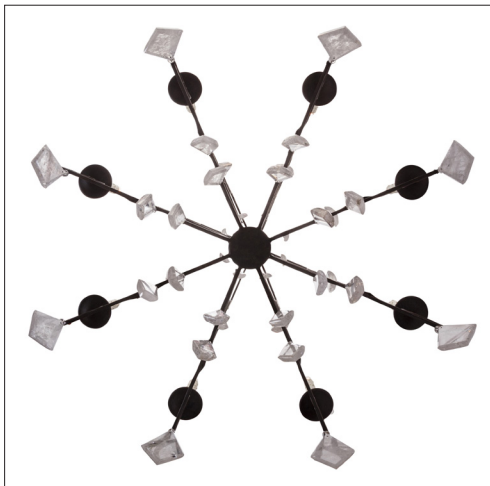

IATESTA
STUDIO

SOLANGE CHANDELIER

41-1201
37" Dia. x 38"H

Hand Made in Maryland
 410.604.0360 (P)
 410.604.0363 (F)
 info@iatestastudio.com
 iatestastudio.com

NOTE: Due to variations in printing, the colors shown here cannot absolutely represent true quality and hue. Prior to ordering, please confirm details of this tearsheet and reference finish samples available through your local showroom or sales representative. Line drawings are not drawn to scale.

IATESTA FURNITURE
 STUDIO LIGHTING
 ACCESSORIES
 TEXTILES

CUSTOM SUGGESTIONS

Standard

Two tiers

Add crystal swags

As a sconce v.1

Eliminate crystal

As a sconce v.2

SOLANGE CHANDELIER

41-1201
 37" Dia. x 38"H
 Finish: L209 / Antique Pewter
 Rock Crystal
 8 lights / candelabra sockets / max wattage 40W
 UL Listed
 Weight: 50 lbs
 Custom sizes and finishes available