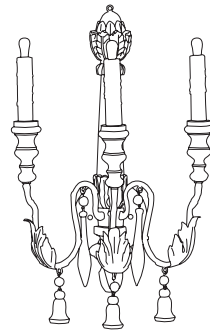

IATESTA
STUDIO

TURIN SCONCE

42-0818
13.5"W x 9"D x 21"H

IATESTA STUDIO

FURNITURE
LIGHTING
ACCESSORIES
TEXTILES

CUSTOM SUGGESTIONS

Standard

Standard Turin Chandelier

TURIN SCONCE

42-0818
13.5"W x 9"D x 21"H
Finish: Antique Paint and Gilt – As Shown
Hand Carved
3 lights / candelabra sockets / max wattage 40W
UL Listed
Weight: 7 lbs
Custom sizes and finishes available