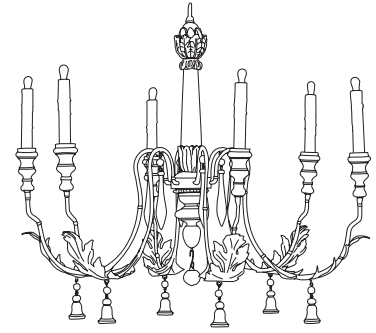

IATESTA
STUDIO

TURIN SCONCE

42-0818
13.5"W x 9"D x 21"H

IATESTA STUDIO

FURNITURE
LIGHTING
ACCESSORIES
TEXTILES

CUSTOM SUGGESTIONS

Standard

Standard Turin Chandelier

TURIN SCONCE

42-0818
13.5"W x 9"D x 21"H
Finish: Antique Paint and Gilt – As Shown
Hand Carved
3 lights / candelabra sockets / max wattage 40W
UL Listed
Weight: 7 lbs
Custom sizes and finishes available