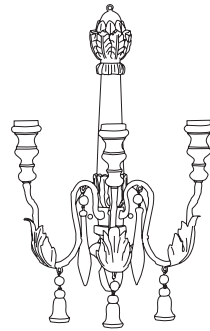

IATESTA
STUDIO

TURIN SCONCE

42-0818
13.5"W x 9"D x 21"H

IATESTA STUDIO

FURNITURE
LIGHTING
ACCESSORIES
TEXTILES

CUSTOM SUGGESTIONS

Standard

Standard Turin Chandelier

TURIN SCONCE

42-0818
13.5"W x 9"D x 21"H
Finish: Antique Paint and Gilt – As Shown
Hand Carved
3 lights / candelabra sockets / max wattage 40W
UL Listed
Weight: 7 lbs
Custom sizes and finishes available